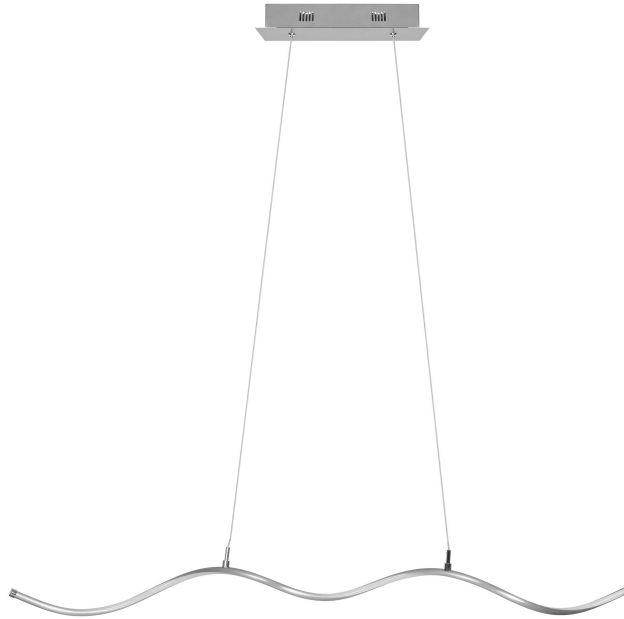

Activejet®

AJE-SARA

Product colour	Silver
Bulb lifetime	20000 h
Color Rendering Index (CRI)	80
Suitable location	Living room
Suitable for indoor use	Yes
Dimmable	No
Power source type	AC
Colour temperature	4000 K
Light colour	Neutral white
Suitable for outdoor use	No
Mounting type	Surfaced
Quantity per pack	1 pc(s)
Bulb(s) included	Yes
Suitable location	Bedroom
Suitable location	Kitchen
AC input frequency	50 - 60 Hz
Housing material	Aluminium
Certification	ISO 9001, ISO 14001, CE, RoHS
Height	1200 mm
Bulb type	LED
Suitable location	Corridor
Suitable location	Dining room
DFU / User manual	Y
Input voltage	220-240 V

Total power	14 W
Warnings	Installation should be carried out by a qualified electrician.
Inrush time	1 s
Number of bulbs	144 bulb(s)
Luminous flux	1690 lm
Width	1105 mm
Warnings	Disconnect the power supply before installation.
Warnings	Ensure that the product is completely cool before maintenance.
EAN	5901443123064