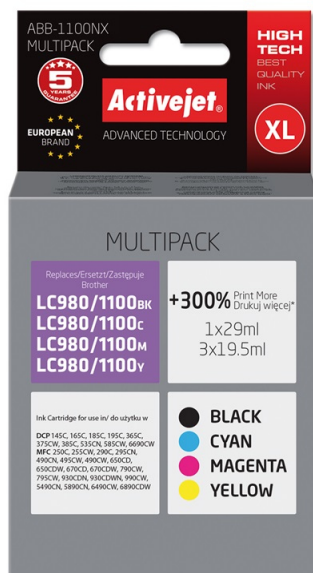

# ABB-1100NX

Compatible inkjet cartridge Replacement for Brother Brother  
LC1100/LC980Y

<b>Brand compatibility</b>	Brother
<b>Print technology</b>	Inkjet printing
<b>Cartridge capacity</b>	High (XL) Yield
<b>Black ink cartridges quantity</b>	1
<b>Colour ink cartridges quantity</b>	3
<b>Quantity per pack</b>	4 pc(s)
<b>Colour ink volume</b>	19.5 ml
<b>Compatibility</b>	Brother DCP: 145C, 165C, 185C, 195C, 365C, 375CW, 385C, 535CN, 585CW, 6690CW. Brother MFC: 250C, 255CW, 290C, 295CN, 490CN, 495CW, 490CW, 650CD, 650CDW, 670CD, 670CDW, 790CW, 795CW, 930CDN, 930CDWN, 990CW, 5490CN, 5890CN, 6490CW, 6890CDW.
<b>OEM code</b>	Brother LC1100/LC980Y
<b>Black ink volume</b>	29 ml
<b>Type</b>	Compatible
<b>Package type</b>	Box
<b>Class</b>	A+
<b>Technology</b>	New

<b>Version</b>	Supreme
<b>Page yield footnote</b>	+300% print more than OEM
<b>Supply type</b>	Multi pack
<b>Certification</b>	ISO 9001, ISO 14001, ISO 27001, ISO 28000, TÜV Rheinland (ISO/IEC 19752, ISO/IEC 19798), CE
<b>Compatible ink types, supplies</b>	LC-1100Y; LC-1100M; LC-1100C; LC-980Y; LC-980M; LC-980C; LC-980Bk; LC-1100Bk;
<b>Product description</b>	Activejet Ink Cartridge
<b>Sustainability certificates</b>	CE
<b>Printing colours</b>	Black, Cyan, Magenta, Yellow
<b>Colour ink type</b>	Dye-based ink
<b>Black ink type</b>	Pigment-based ink
<b>Compliance certificates</b>	CE
<b>Hazard pictogram(s)</b>	GHS07: Harmful
<b>Hazard pictogram(s)</b>	GHS09: Environmental hazard
<b>Warnings</b>	Do not inhale vapours.
<b>Warnings</b>	Keep out of the reach of children.
<b>Warnings</b>	Avoid contact with skin and eyes.
<b>EAN</b>	5901443014409