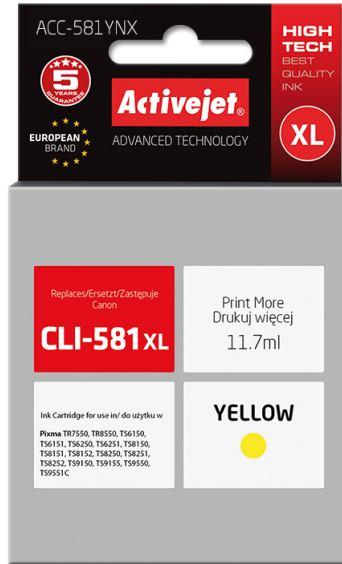

## ACC-581YNX

Compatible inkjet cartridge Replacement for Canon Canon CLI-581Y XL

<b>Quantity per pack</b>	1 pc(s)
<b>Certification</b>	ISO 9001, ISO 14001, TUV (ISO/IEC 19752, ISO/IEC 19798), CE
<b>Printing colours</b>	Yellow
<b>Cartridge capacity</b>	High (XL) Yield
<b>Colour ink cartridges quantity</b>	1
<b>Brand compatibility</b>	Canon
<b>Colour ink volume</b>	11.7 ml
<b>OEM code</b>	Canon CLI-581Y XL
<b>Type</b>	Compatible
<b>Technical features</b>	Cartridge with chip
<b>Ink type</b>	Dye-based ink
<b>Class</b>	A+
<b>Replacement for</b>	Canon
<b>Technology</b>	New
<b>Compatible ink types, supplies</b>	CLI-581XL
<b>Version</b>	Supreme
<b>Supply type</b>	Single pack

<b>Product description</b>	Activejet Ink Cartridge
<b>Colour ink type</b>	Dye-based ink
<b>Colour ink page yield</b>	875 pages
<b>Hazard pictogram(s)</b>	GHS07: Harmful
<b>Hazard pictogram(s)</b>	GHS09: Environmental hazard
<b>Warnings</b>	Do not pour into drains.
<b>Warnings</b>	Keep out of the reach of children.
<b>Warnings</b>	Avoid contact with eyes and skin.
<b>Compatibility</b>	Canon Pixma: TR7550, TR8550, TS6150, TS6151, TS6250, TS6251, TS8150, TS8151, TS8152, TS8250, TS8251, TS8252, TS9150, TS9155, TS9550, TS9550a, TS9551c, TS9551Ca, TS705, TS705a.
<b>EAN</b>	5901443110590