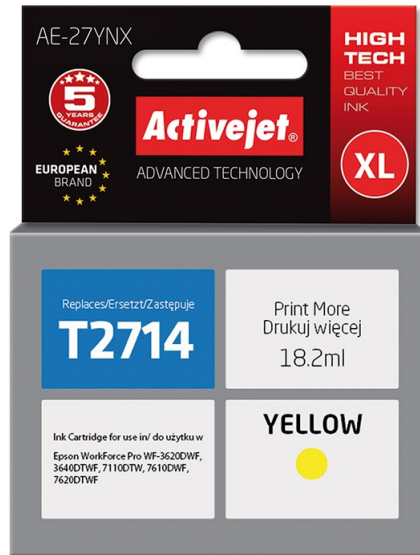

Activejet®

AE-27YNX

Compatible inkjet cartridge Replacement for Epson Epson 27XL T2714

Quantity per pack	1 pc(s)
Printing colours	Yellow
Print technology	Inkjet printing
Cartridge capacity	High (XL) Yield
Colour ink cartridges quantity	1
Brand compatibility	Epson
Quantity per box	1 pc(s)
Colour ink volume	18.2 ml
Colour ink page yield	1100 pages
Type	Compatible
Technical features	Cartridge with chip
Ink type	Dye-based ink
Package type	Box
Class	A+
Technology	New
Version	Supreme
Supply type	Single pack
Certification	ISO 9001, ISO 14001, ISO 27001, ISO 28000, TÜV Rheinland (ISO/IEC 19752, ISO/IEC 19798), CE
Product description	Activejet Ink Cartridge
Sustainability certificates	CE
OEM code	Epson 27XL T2714

Colour ink type	Dye-based ink
Compatibility	Espon WorkForce: WF-3620DWF, WF-3640DTWF, WF-7110DTW, WF-7610DWF, WF-7620DTWF, WF-7210DTW, WF-7710DWF, WF-7715DWF, WF-7720DWF.
Compliance certificates	CE
Hazard pictogram(s)	GHS07: Harmful
Hazard pictogram(s)	GHS09: Environmental hazard
Warnings	Do not dispose of in normal waste, special disposal required.
Warnings	Keep out of the reach of children.
Warnings	Avoid contact with skin and eyes.
EAN	5901443106180